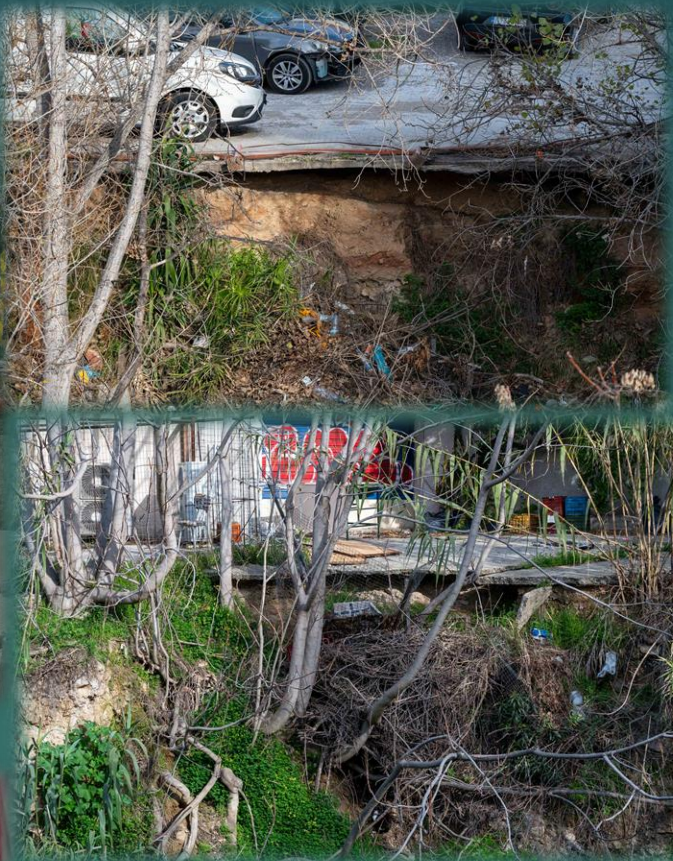

➤ ΕΠΙΚΙΝΔΥΝΑ
ΣΗΜΕΙΑ

Η Πικροδάφνη μας ενώνει!